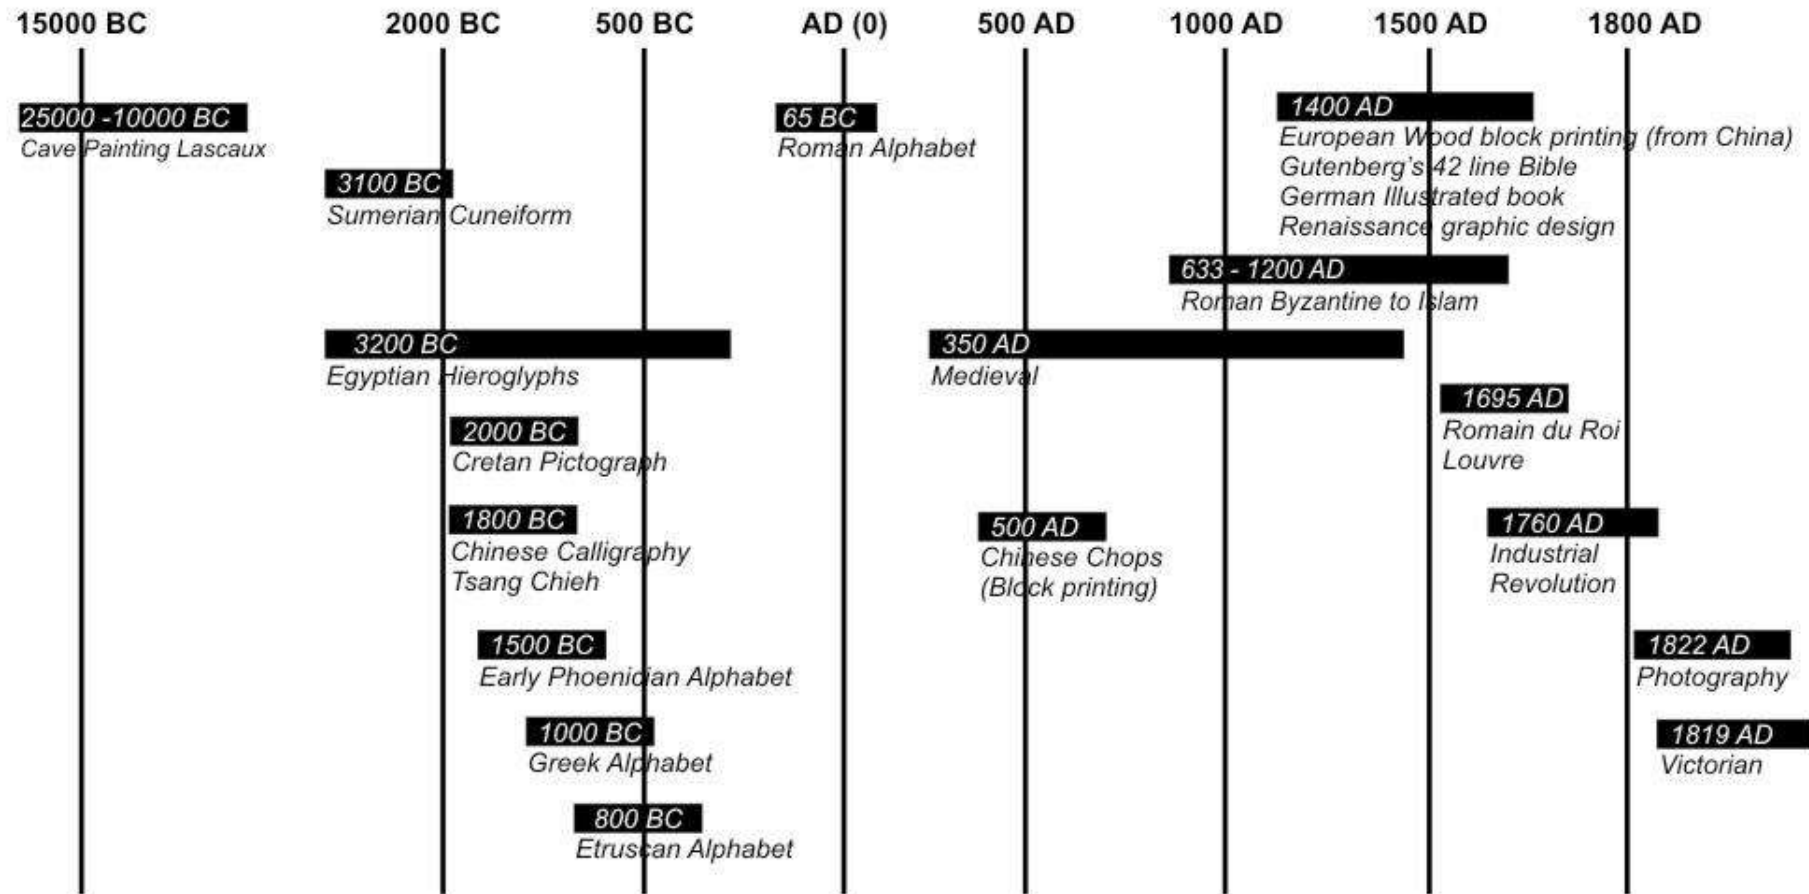

**HISTORY OF GRAPHIC DESIGN**  
**TIME LINE : PRE HISTORIC AND PRE MODERN ERA**

**HISTORY OF GRAPHIC DESIGN  
TIME LINE : MODERN ERA**